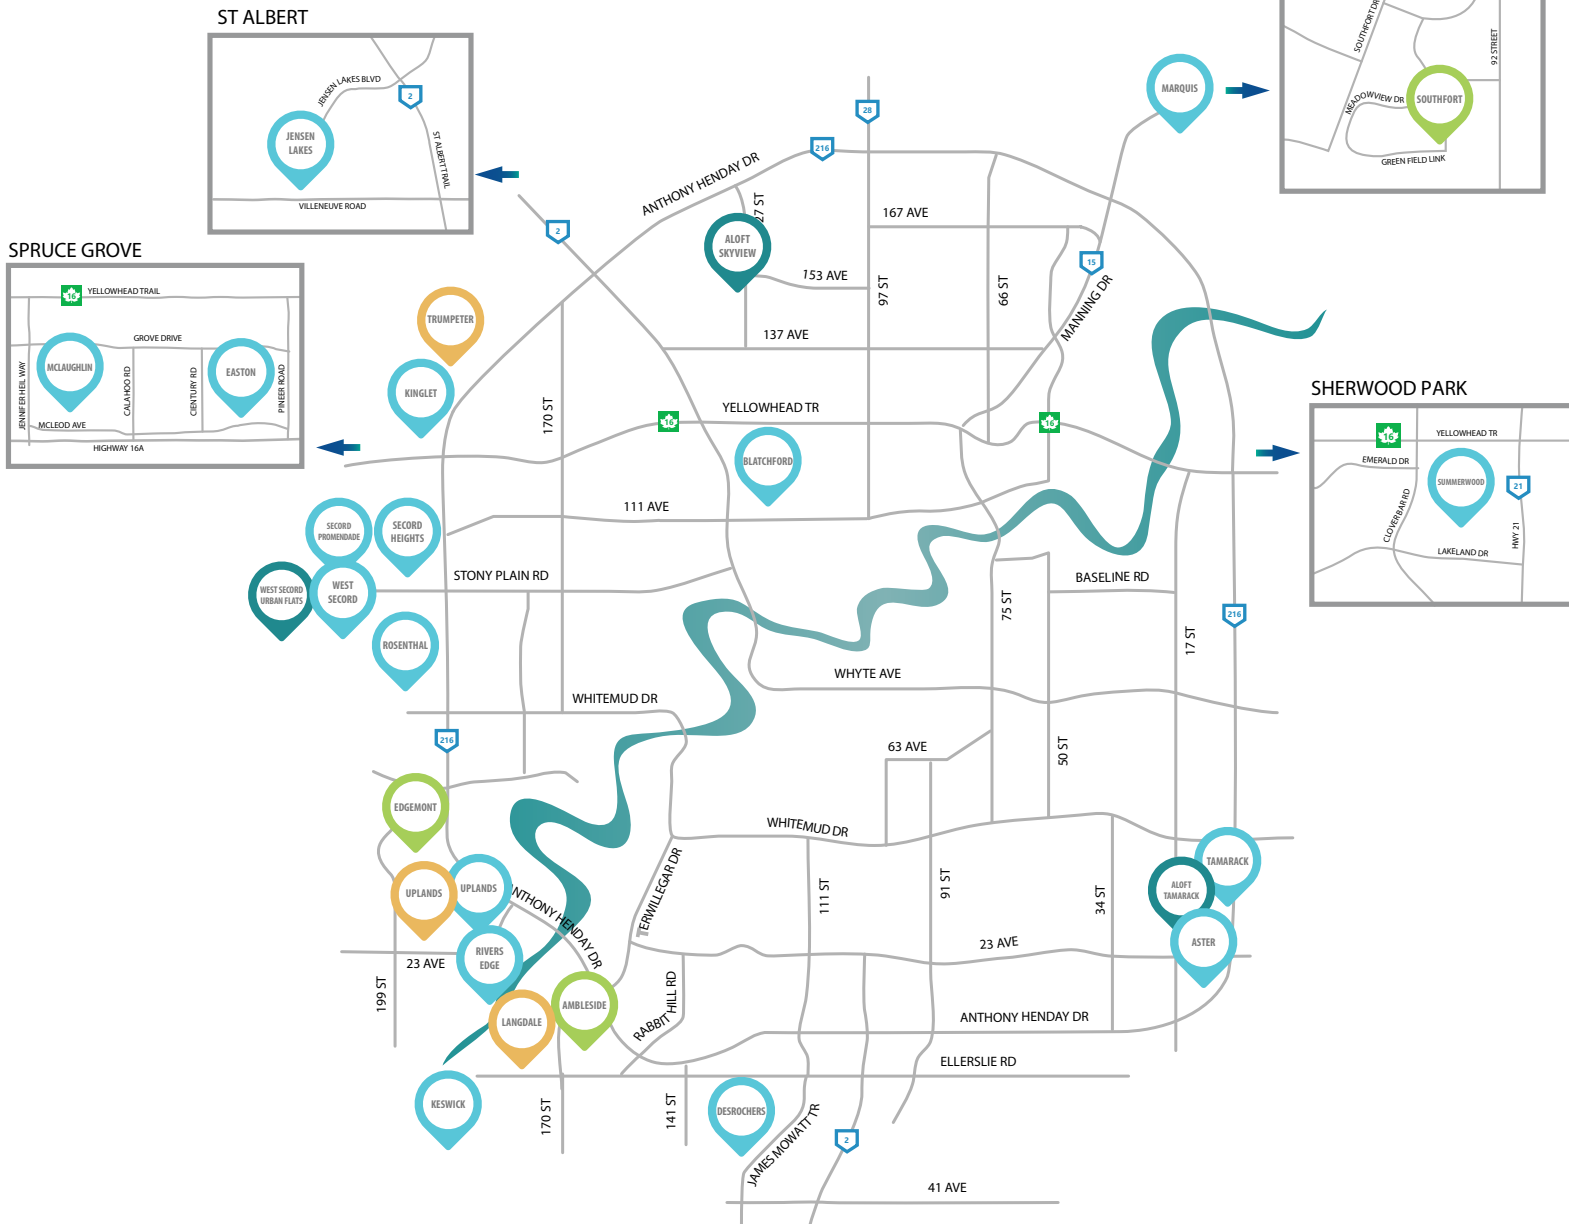

STREETSIDE LOCATIONS MAP

THE CITY OF EDMONTON

TOWNHOMES

- ASTER**
1198 Aster Blvd
Harley
- BLATCHFORD**
29 Airport Road
- DESROCHERS**
Coming Soon
- EASTON**
1245 McLeod Ave
Madelyn II
- JENSEN LAKES**
2 Jensen Gate
Catalina
- KESWICK**
Keswick Drive &
175 Street
- KINGLET**
Kinglet Blvd &
Kinglet Drive
- MARQUIS**
265 Marquis Blvd
Abbey
- MCLAUGHLIN**
50 McLaughlin Drive
- RIVERS EDGE**
2065 - 192 st
Abbey
- ROSENTHAL**
Rosenthal Drive &
84 Avenue
- SECORD HEIGHTS**
525 Secord Blvd
- SECORD PROMENADE**
1025 Secord Promenade
Madelyn II & Demi
- SUMMERWOOD**
2 Signet Road
Canmore
- WEST SECORD**
850 Secord Blvd
Harley
- TAMARACK**
1530 Tamarack Blvd
- UPLANDS**
2720 192 St NW
Willow

CONDOS/ URBAN FLATS

- ALOFT SKYVIEW**
12804 140 Avenue
- ALOFT TAMARACK**
1506 Tamarack Blvd
- WEST SECORD**
9224-9228 228 Street
Mysig

BUNGALOWS

- AMBLESIDE**
7115 Armour Link
- EDGEMONT**
208 Street & 42 Avenue
- SOUTHFORT**
Deer Meadow Crescent &
Meadowview Drive

VILLAGE HOMES

- LANGDALE**
905 172 Street
- TRUMPETER**
13119 209 Street
- UPLANDS**
19904 31 Avenue
Hays